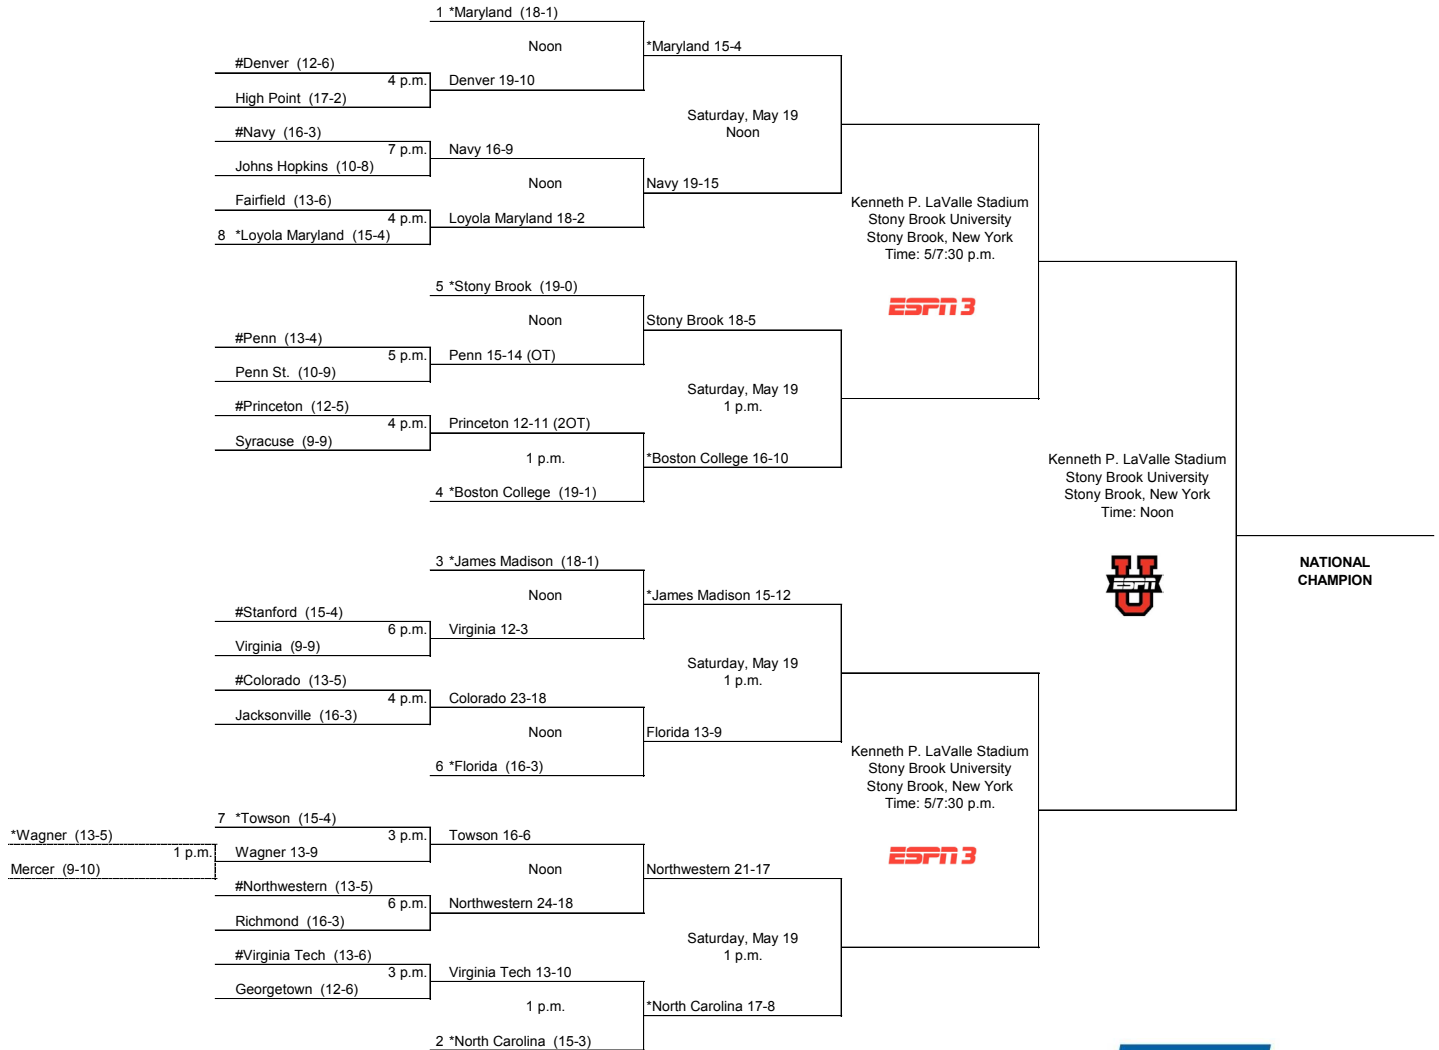

29 So./D
VICTORIA
L'INSALATA

32 Fr./GK
MADISON
HINE

33 Sr./D
KATHY
RUDKIN

34 Jr./GK
MEGAN
TAYLOR

35 Sr./GK
EMMA
MOSS

37 Jr./M
MEGHAN
SIVERSON

2018 NCAA Division I Women's Lacrosse Championship

Opening Round
May 9

First Round
May 11

Second Round
May 13

Quarterfinals
May 19 or 20

Semifinals
May 25

Championship
May 27

Placement of opening round sites are subject to the discretion of the Division I Women's Lacrosse Committee

* Host Institution

Home team in the non-seeded game

First- and second-round games held at the same site:

**Three teams at the host sites of the top-6 seeds

**Four teams at the host sites of the seven and eight seeds

All times are Eastern time.

Information subject to change.